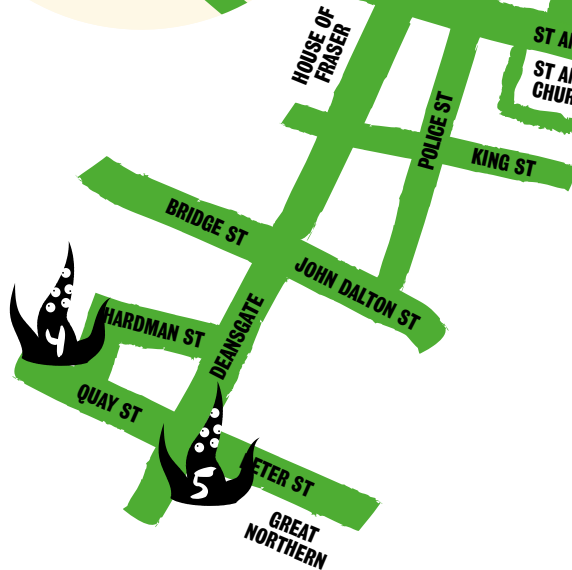

# HALLOWEEN IN THE CITY

26 OCT - 1 NOV

HalloweenMCR.com @HalloweenMCR

**TOWARDS ROCHDALE ROAD**

**TOWARDS PICCADILLY TRAIN STATION**

## MONSTER INVASION

Look out! Look up! Beware! Giant monsters have taken over the rooftops of Manchester.

Share your pictures on social media with #MCRMonsters.

**Manchester Arndale, above Next**  
Exchange Square, M3 1BD  
\*Until 4pm on 1 November

**Selfridges**  
Exchange Square, M3 1BD

**Printworks Manchester**  
Withy Grove, M4 2BS

**Spinningfields**  
Spinningfields, M3 3AP

**Great Northern Warehouse**  
Deansgate, M3 4EN

**111 Piccadilly**  
Manchester, M1 2PL

**Moda Angel Gardens**  
Rochdale Road, M4 4GE

Monster Invasion Sponsors

bruntwood Works

MODA

PRINTWORKS

SELFRIDGES

Spinningfields

Brought to you by: