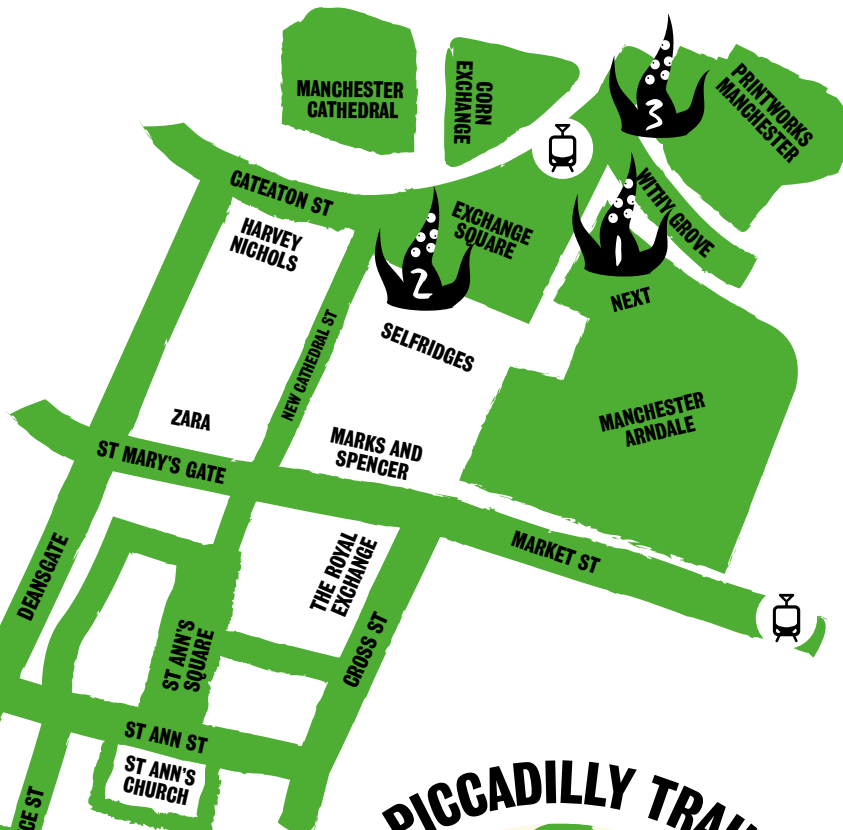

# HALLOWEEN IN THE CITY

26 OCT - 1 NOV

HalloweenMCR.com @HalloweenMCR

**TOWARDS ROCHDALE ROAD**

**TOWARDS PICCADILLY TRAIN STATION**

## MONSTER INVASION

Look out! Look up! Beware! Giant monsters have taken over the rooftops of Manchester.

Share your pictures on social media with #MCRMonsters.

**Manchester Arndale, above Next**  
Exchange Square, M3 1BD  
\*Until 4pm on 1 November

**Selfridges**  
Exchange Square, M3 1BD

**Printworks Manchester**  
Withy Grove, M4 2BS

**Spinningfields**  
Spinningfields, M3 3AP

**Great Northern Warehouse**  
Deansgate, M3 4EN

**111 Piccadilly**  
Manchester, M1 2PL

**Moda Angel Gardens**  
Rochdale Road, M4 4GE

Monster Invasion Sponsors

bruntwood Works

MODA

PRINTWORKS

SELFRIDGES

Spinningfields

Brought to you by: