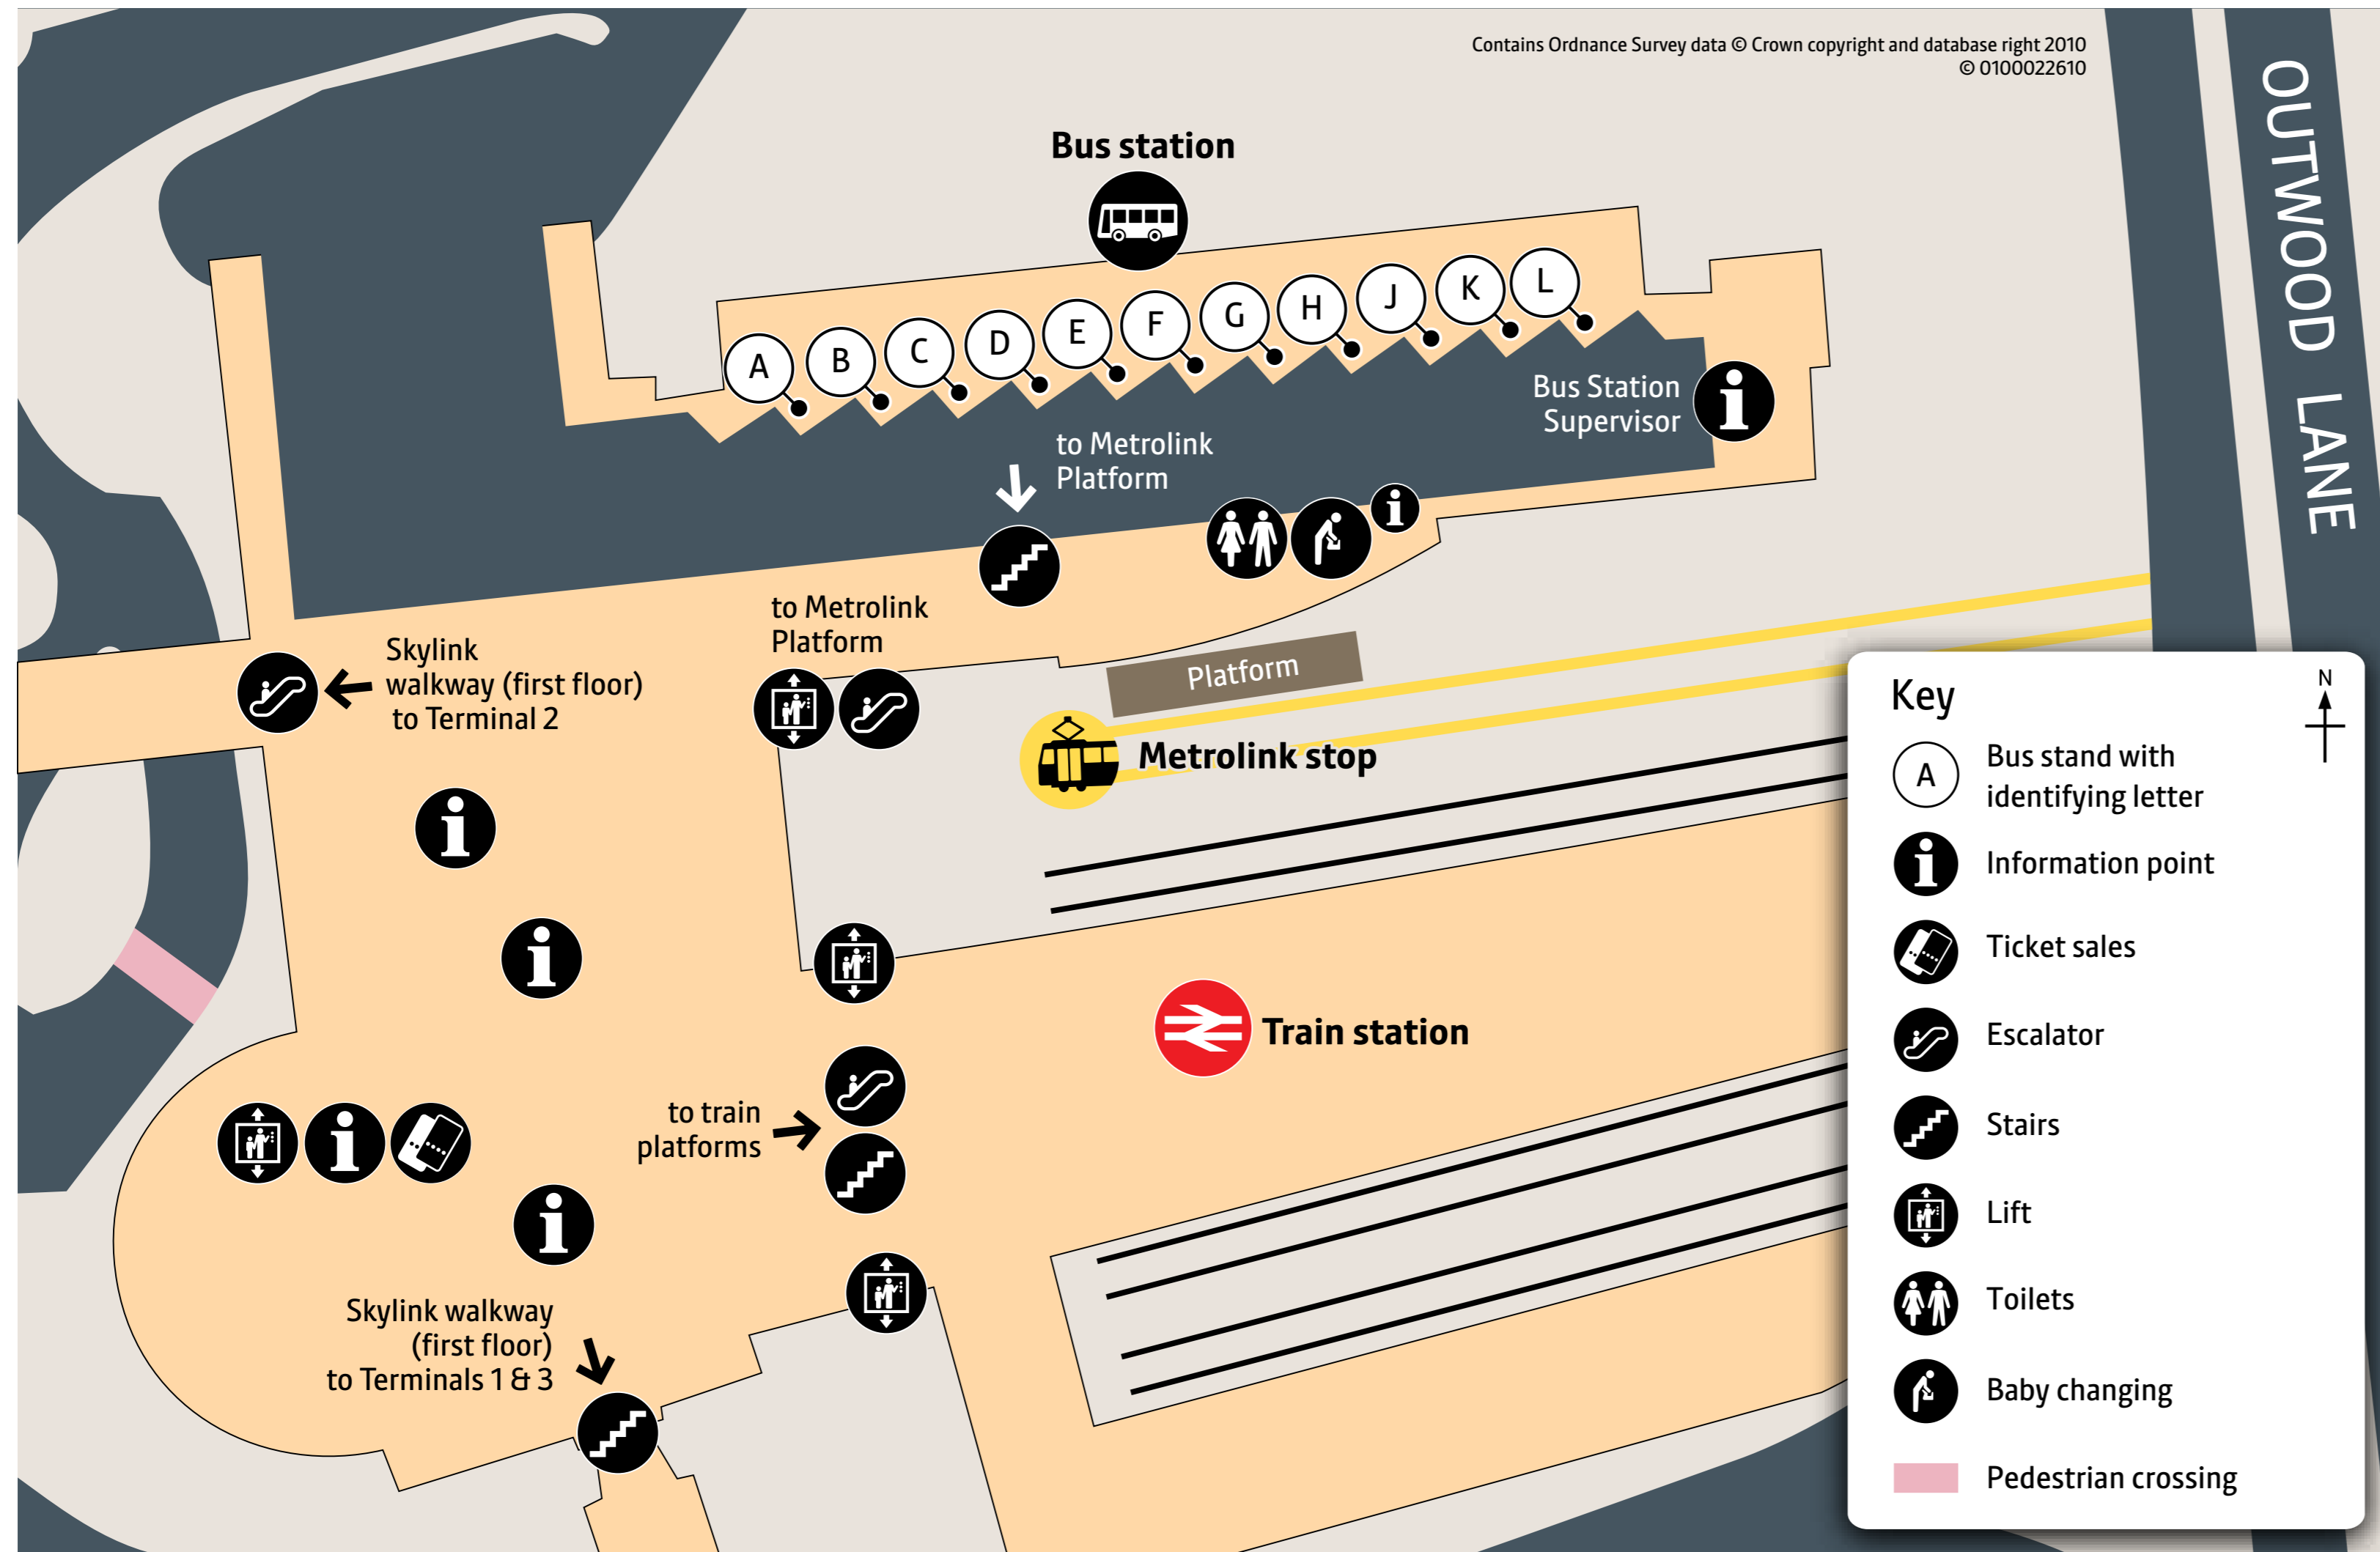

Destination finder

Public transport destinations from The Station at Manchester Airport

Destination	Service	Stand letter
Adswold	368A	G
Alderley Edge	Train	
Altrincham	19, 288	G, K
Amazon staff bus		L
Ashton-under-Lyne	330	H
Ashton upon Mersey	19	G
Baguley	18, 19, Metrolink	G
Benchill	18, 43, 105	G, E, D
Birkenhead	National Express	B
Blackpool	National Express	B, C
Blackrod	Train	
Bolton	National Express	B, C
Bradford	National Express	C
Bredbury	330	H
Broadheath	19	G
Burnage	44	D
Buxton	199	F
Castlefield	Train	
Chapel-en-le-Frith	199	F
Cheadle	44	D
Cheadle Hulme	368A	G
Cheadle Royal	368A	G
Chester	5	A
	National Express	B
Chorlton	Metrolink	
Cornbrook	Metrolink	
Crewe	Train	
Crossacres	Metrolink	
Disley	199	F
Dove Holes	199	F
Dukinfield	330	H
East Didsbury	44	D
	Train	
Edgeley	368A	G
Fallowfield	43	E
	44	D
Firwood	Metrolink	
Flixton	Train	
Furness Vale	199	F

Destination	Service	Stand letter
Gatley	44	D
	Train	
Hale	288	K
Halebarns	288	K
Hazel Grove	199	F
Heald Green	44	D
	368A	G
	Train	
Heaviley	199	F
Horwich Parkway	Train	
Hospitals – see end of list		
Huddersfield	Train	
Hulme	105	D
Hyde	330	H
intu Trafford Centre	18	G
Irlam	Train	
Lancaster	National Express	B
	Train	
Leeds	National Express	C
	Train	
Liverpool	National Express	B
	Train	
Local Link		L
Manchester, central coach station	56	F
	National Express	B, C
Manchester, Deansgate station	Train	
Manchester, Oxford Road station	43	E
	44	D
	Train	
Manchester, Piccadilly Gardens	43	E
	44, 105	D
Manchester, Piccadilly station	Train	
Manchester Airport Runway Visitor Park	200	L
Martinscroft	18, 19	G
	Metrolink	
Moss Side	105	D
New Mills	199 (some)	F
Newall Green	19	G
Northenden	43	E
	105	D
Northern Moor	18, 19	G
	Metrolink	
Old Trafford	Metrolink	
Oldham	National Express	B, C
Owens Park	43	E
	44	D

Destination	Service	Stand letter
Peel Hall	368A	G
	Metrolink	
Preston	National Express	B, C
	Train	
Quarry Bank Mill	200	H
Roundthorn	19	G
	Metrolink	
Rusholme	43	E
Sale	18, 19	G
Sale Moor	18, 19	G
Sale Water Park	Metrolink	
Shadow Moss	19, 368A	G
	Metrolink	
Sharston	43	E
	105	D
Shaw Heath	368A	G
Sheffield	National Express	C
	Train	
Shrewsbury	5	A
Southern Cemetery	105	D
Southport	Train	
Stepping Hill	199	F
Stockport	199, 330, 368A	H, G
	National Express	B
	Train	
Stoke	National Express	A
	Train	
Stretford	18	G
Styal	200	H
Telford	5	A
Trafford Bar	Metrolink	
Trafford Park	18	G
University of Manchester	43	E
	44, 105	D
	56	F
University of Salford	National Express	B
	Train	
Urmston	Train	
Warrington	National Express	B
	Train	
West Didsbury	43	E
Westhoughton	Train	
Whaley Bridge	199	F
Wigan	Train	
Wilmslow	200	H
	Train	
Withington	43	E
Woodheys	19	G
Woodhouse Park	18, 19, 368A	G
	43	E
	105	D
Woodley	330	H
World Freight Terminal	19	L
	288, 330	K
Wrexham	5	A
	National Express	
Wythenshawe, town centre	18, 19, 368A	G
	43	E
	105	D
	Metrolink	
Wythenshawe Park	18, 19	G
	Metrolink	
Car Hire Village Buses		J
Manchester Airport Car Park buses		J
Metrolink replacement buses		L
Rail replacement buses		L
Hospitals		
Manchester Royal Infirmary	43	E
The Christie	43	E
Wythenshawe Hospital	18, 19	G

■ Early morning journeys only

For public transport information phone 0161 244 1000